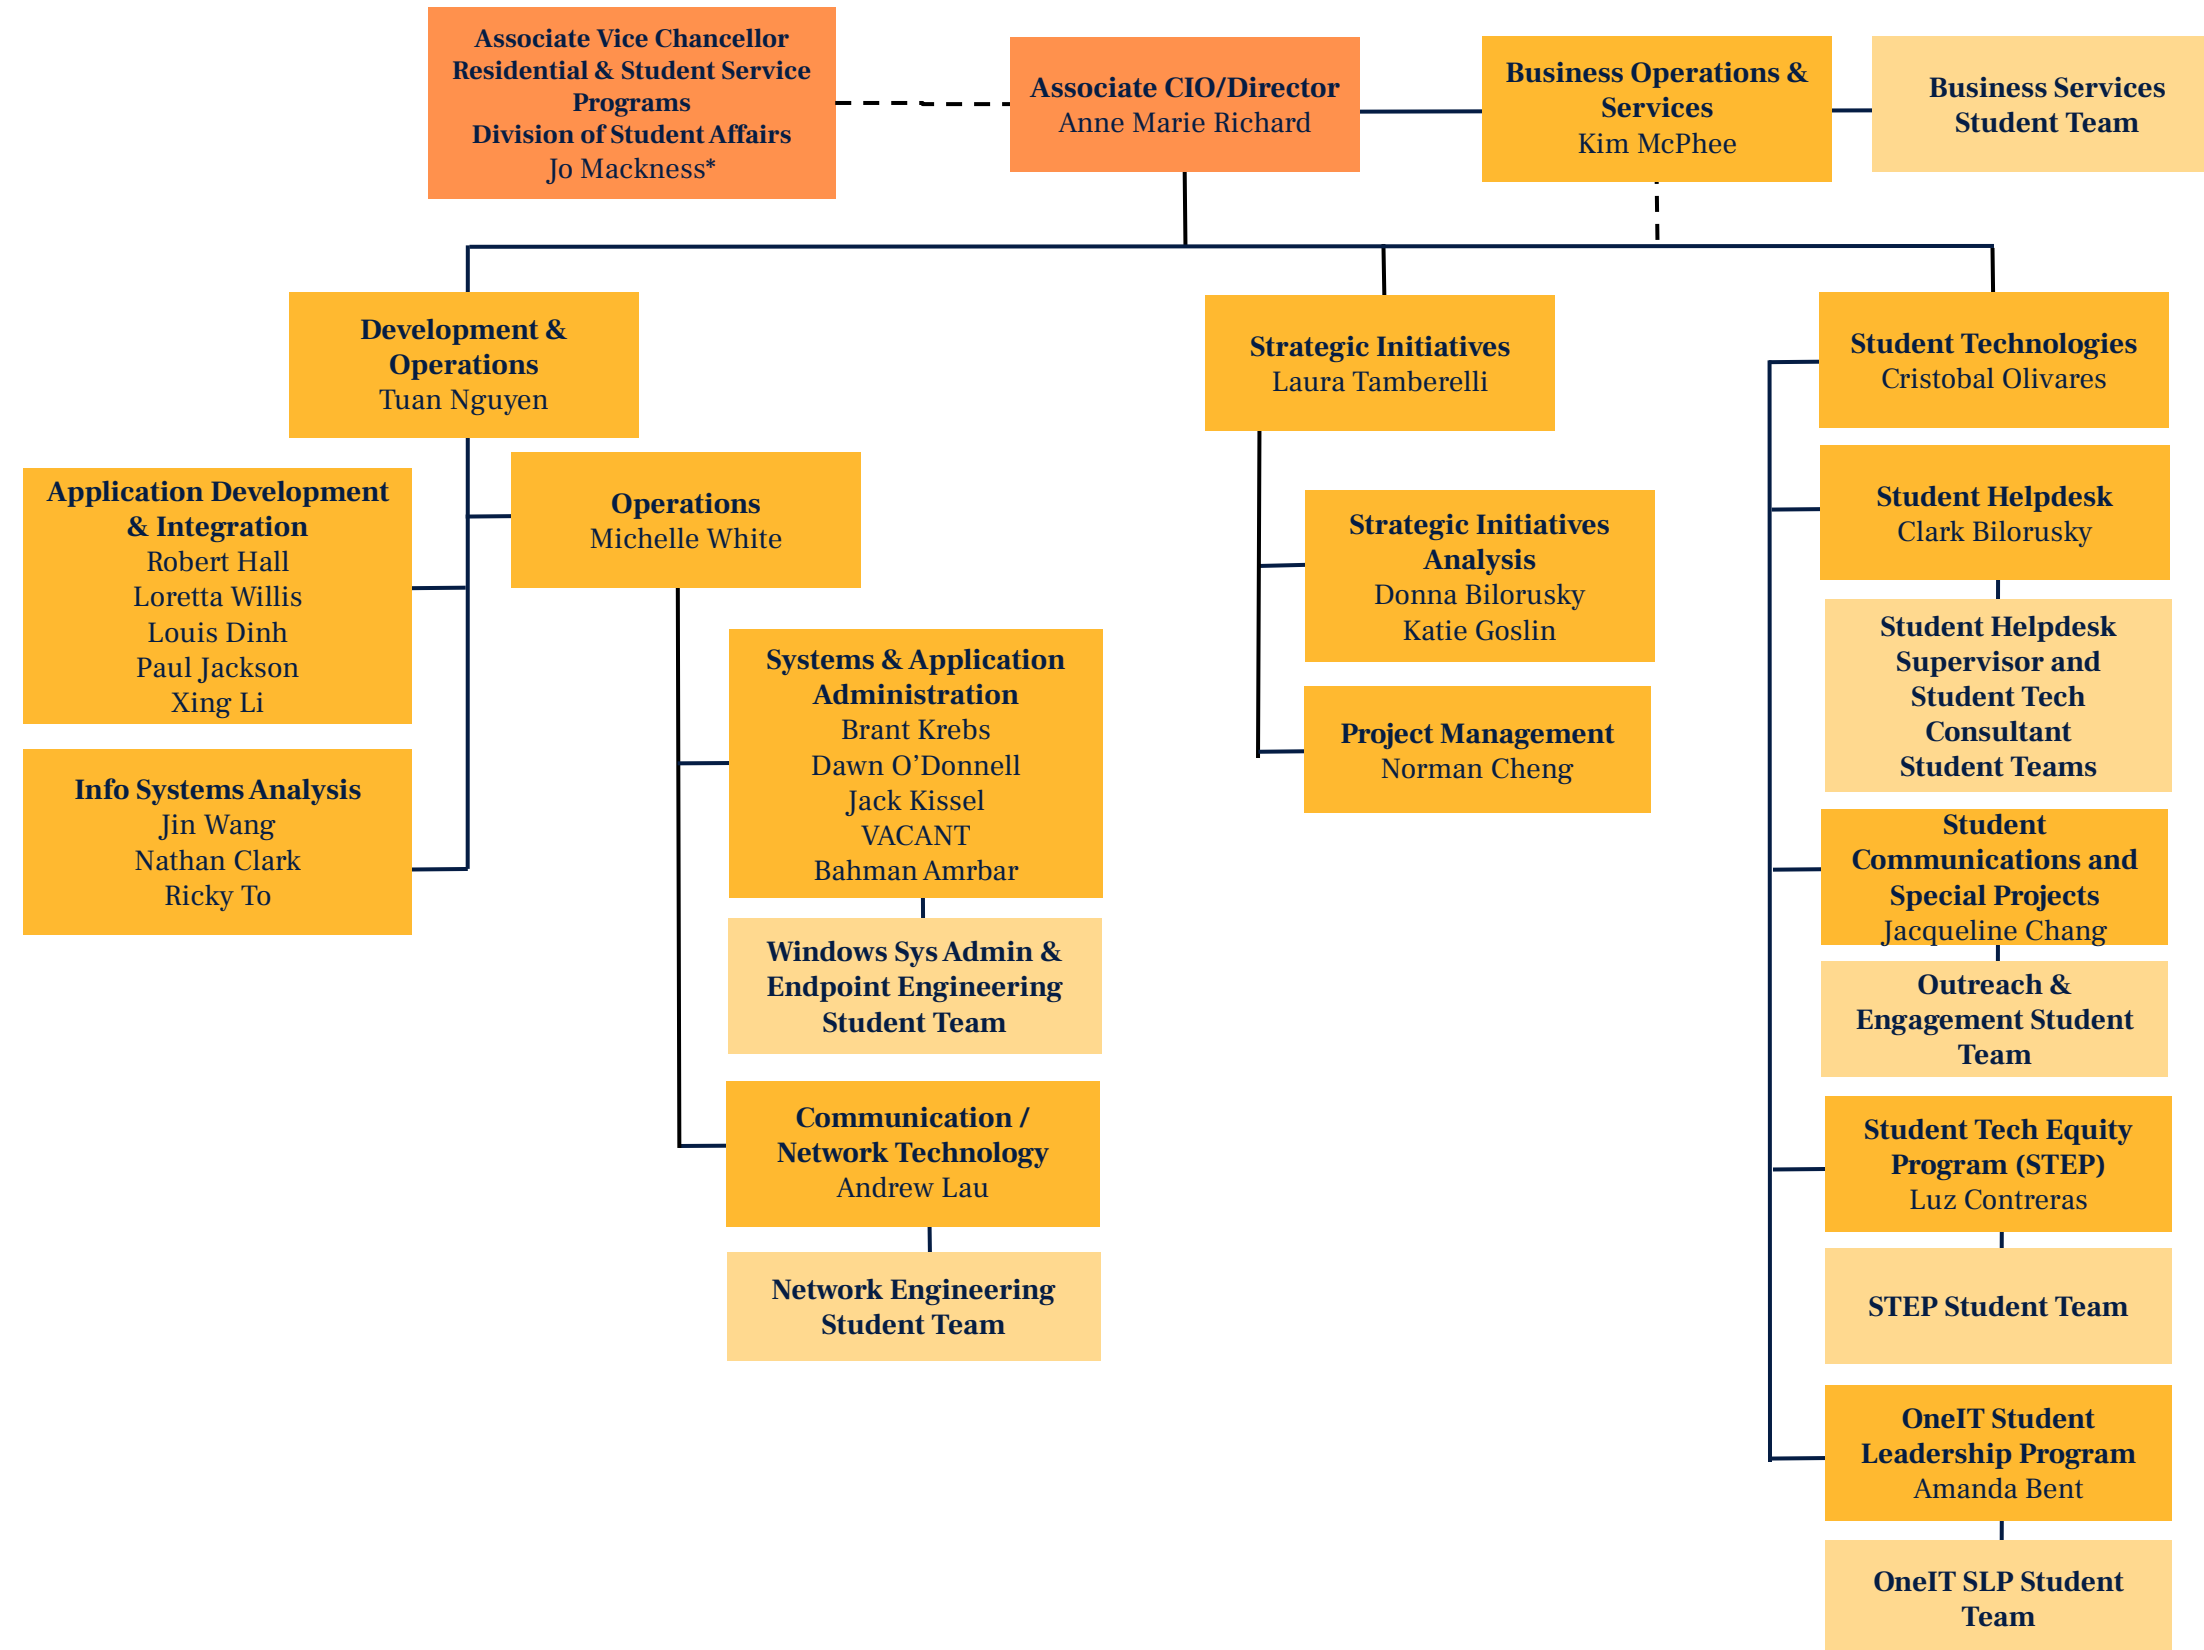

Student Affairs Information Technologies

*SAIT has a primary reporting line to Berkeley Information Technology and a dotted reporting line within Student Affairs