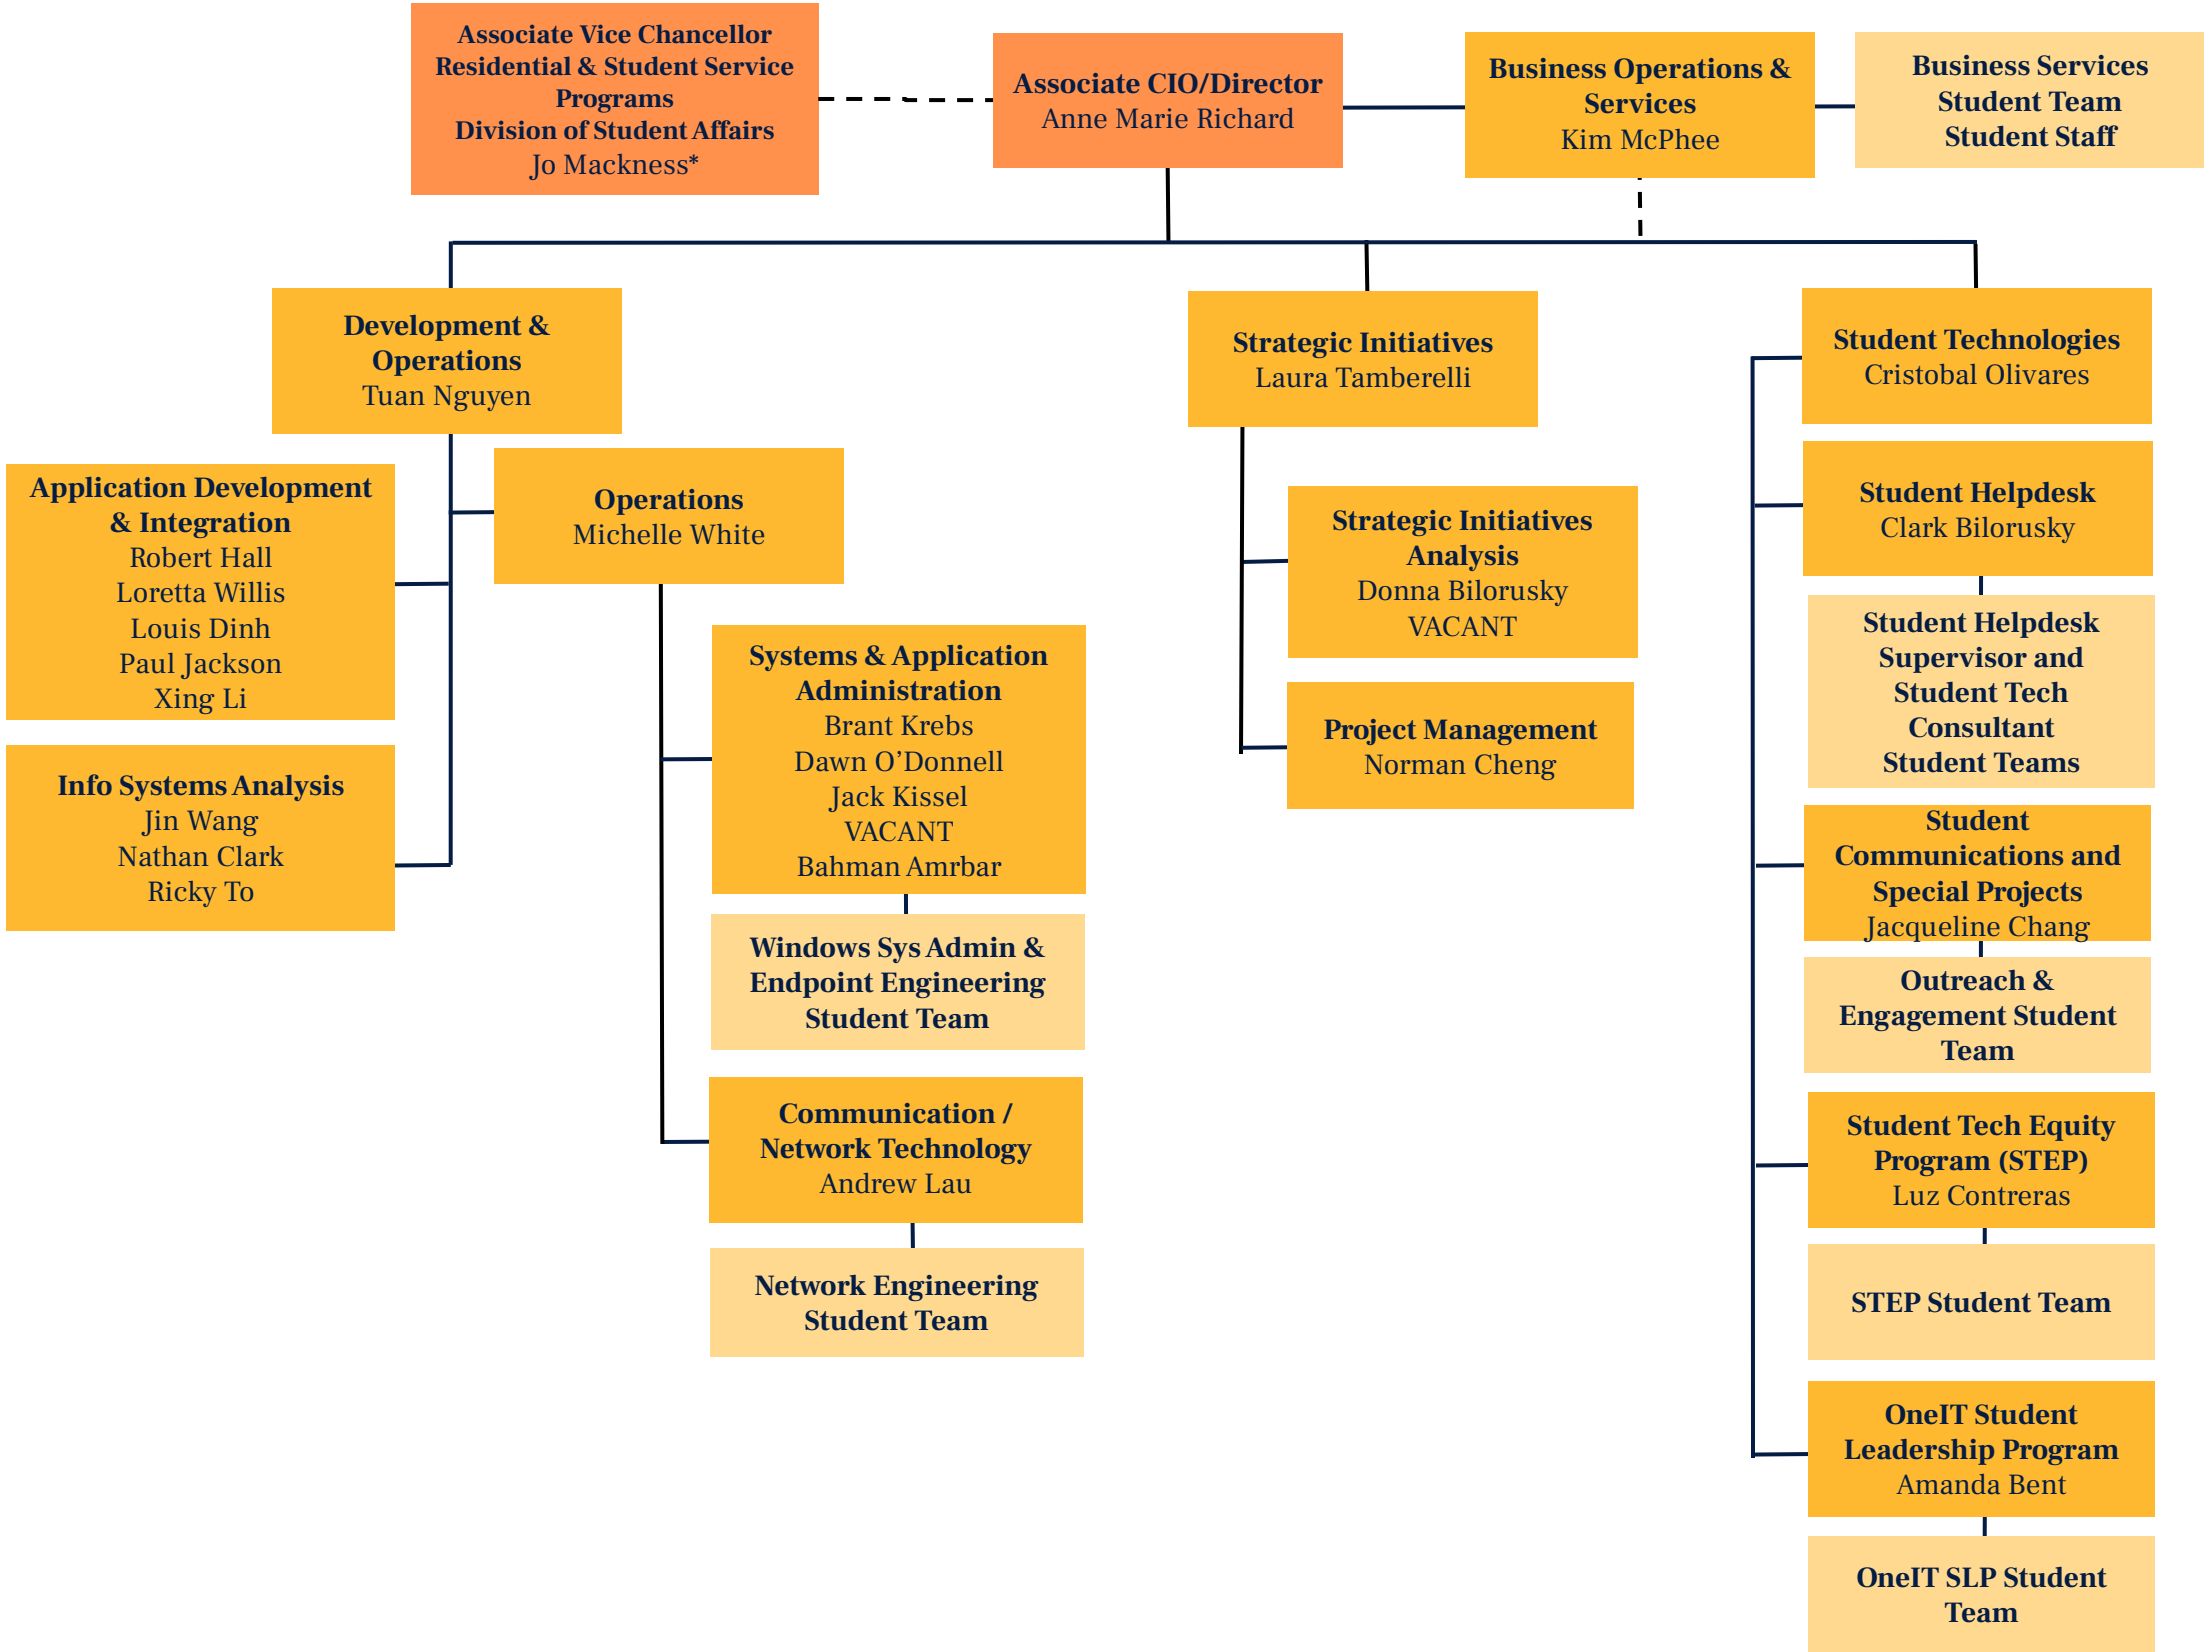

Student Affairs Information Technologies

*SAIT has a primary reporting line to Berkeley Information Technology and a dotted reporting line within Student Affairs